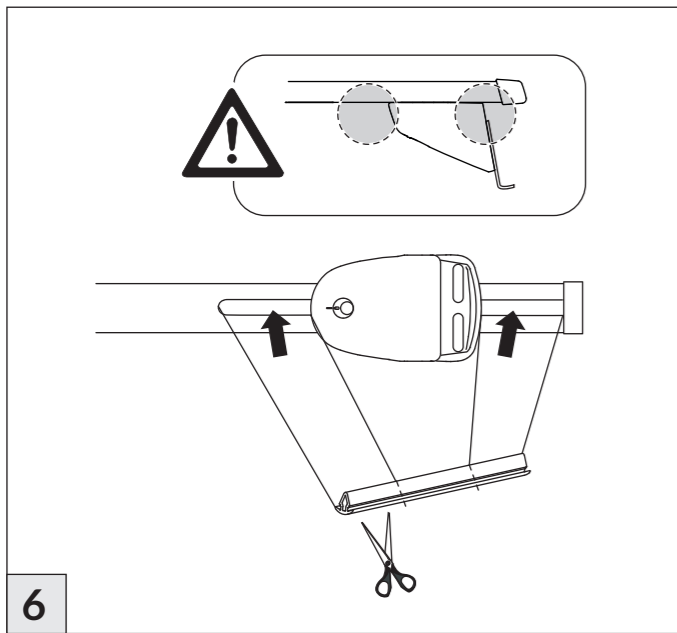

Atera SIGNO

Fiat Ducato 7/2006-
Peugeot Boxer 7/2006-

Citroen Jumper 7/2006-
Opel Movano C 11/2021-

Atera SIGNO

Fiat Ducato 07/2006 -
Peugeot Boxer 07/2006 -
Citroen Jumper H1/H2 07/2006 -
Opel Movano C 11/2021-

Art.Nr. / Part-No. : 044 404

6

7

1- 9945700096*
2- 9919700143
3- 9945700105
4- 9912700051
5- 9918701344
6- 9918701357
7- 9910700004
8- 9908700044
9a- 9908700244
9b- 9910700035
10- 9926700025
11- 9908700010
12- 9918701345
13- 9949700411 (095230)
14- 9922700316 (+Code)
15- 9922700043 (+Code)

*Tragrohr nicht im Lieferumfang / crossbar not included

9922700324 (TX30)   9922007445 (SW5)

8