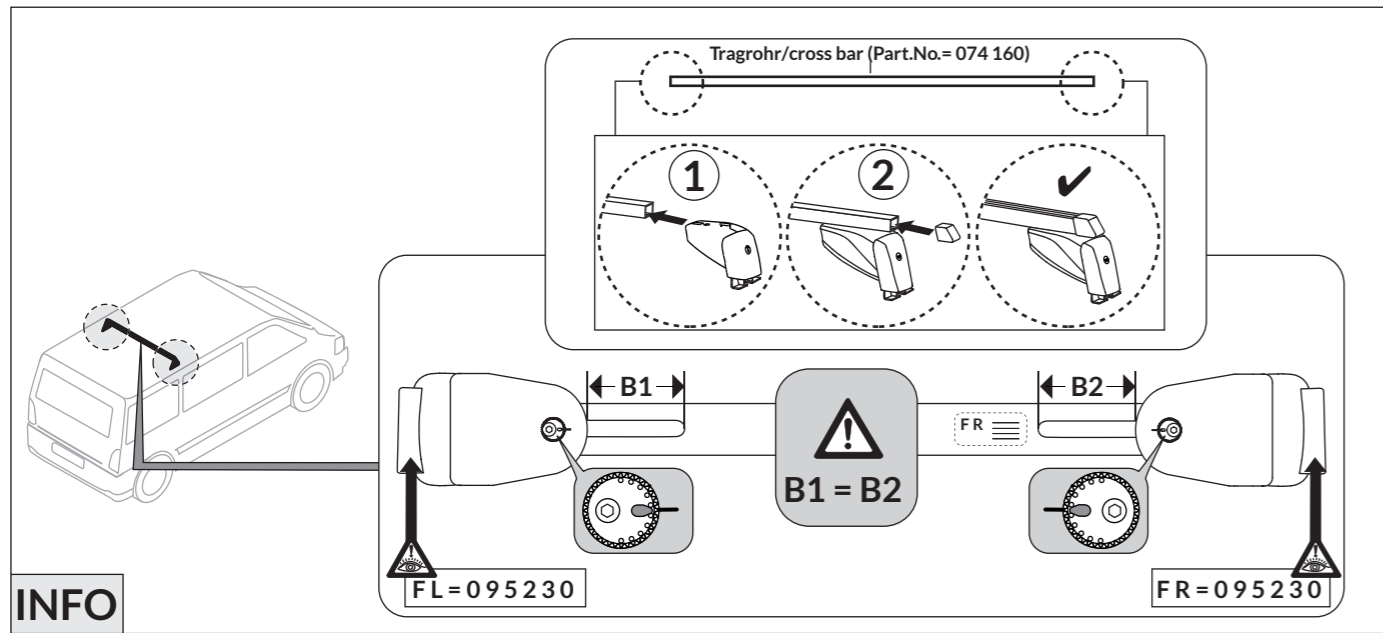

Part. No. 074 160 = 3,0 KG

max. 50 KG
MAX. 150 KG

max. kg?

Atera SIGNO

Fiat Ducato 7/2006-
Peugeot Boxer 7/2006-

Citroen Jumper 7/2006-
Opel Movano C 11/2021-

INFO

2