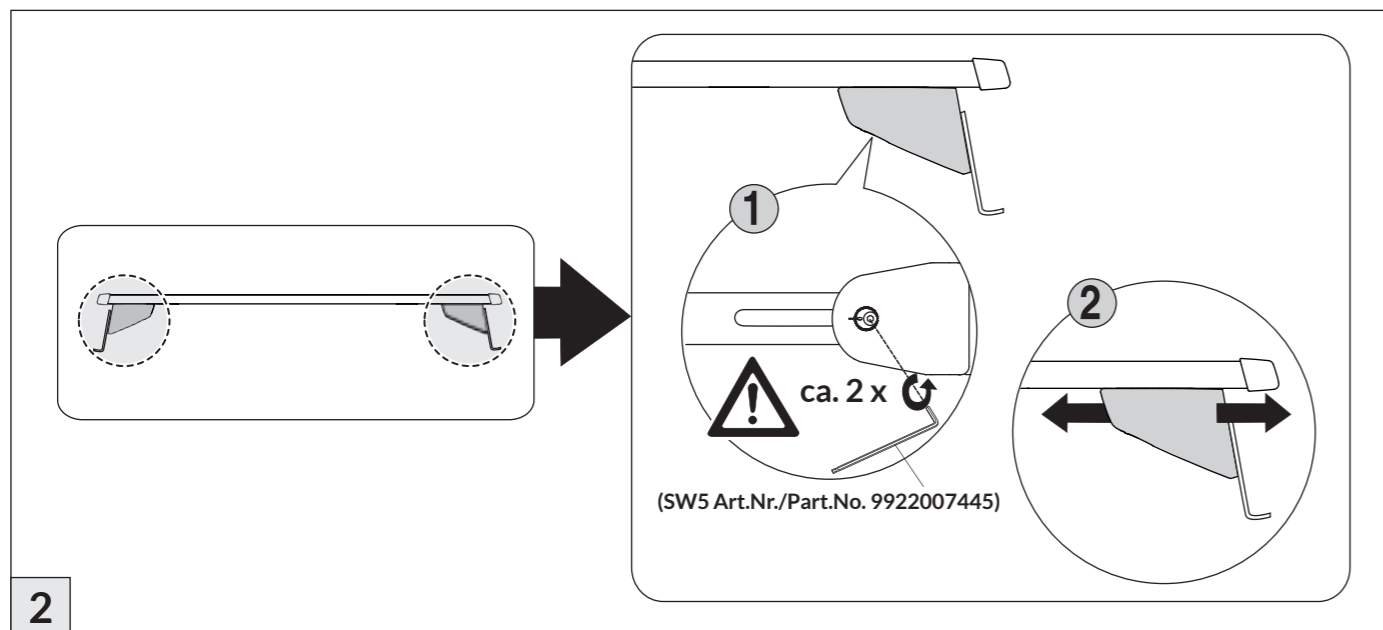

Part. No. 074 160 = 3,0 KG

max. 50 KG
MAX. 150 KG

max. kg?

Atera SIGNO

Fiat Ducato 7/2006-
Peugeot Boxer 7/2006-

Citroen Jumper 7/2006-
Opel Movano C 11/2021-

INFO

2