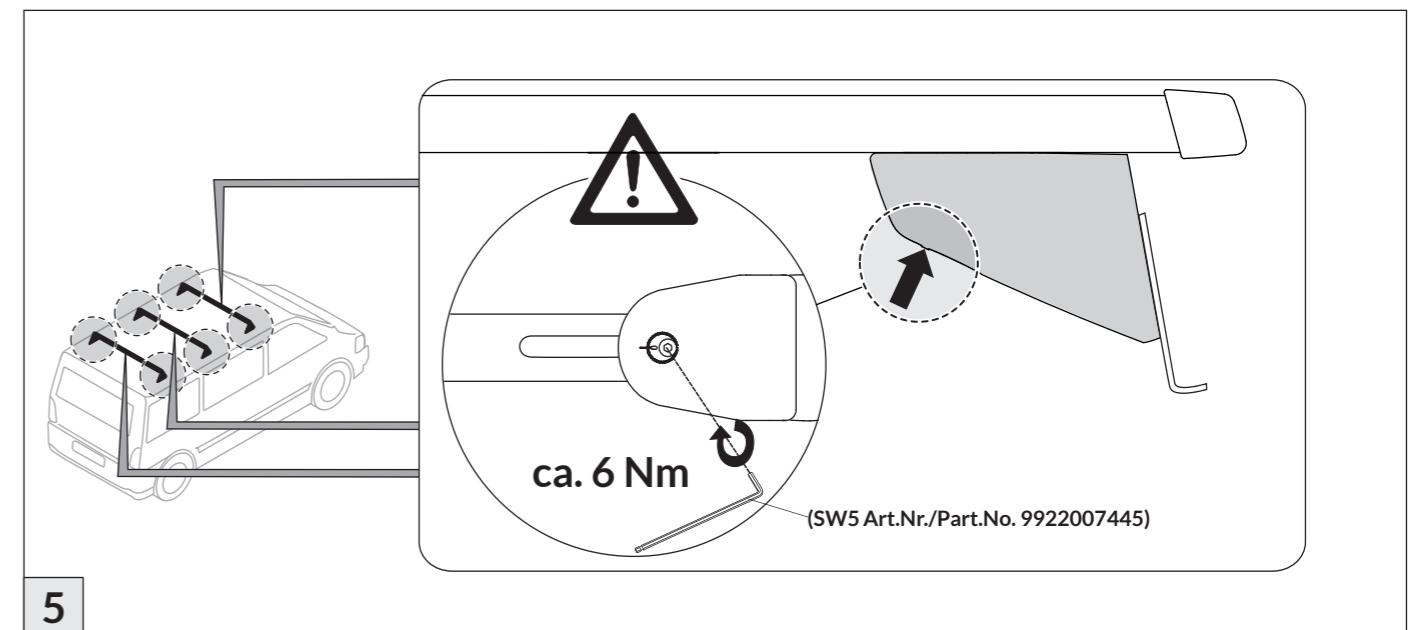

Atera SIGNO

Fiat Ducato 7/2006-
Peugeot Boxer 7/2006-

Citroen Jumper 7/2006-
Opel Movano C 11/2021-