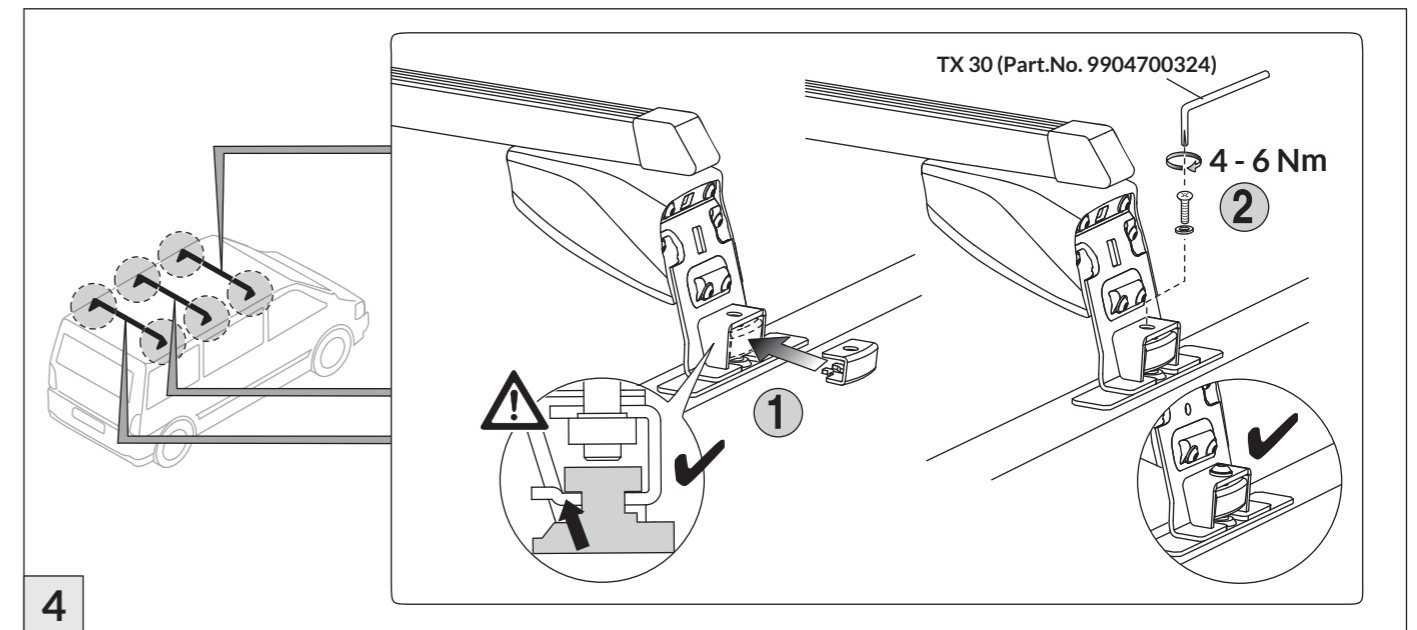

Atera SIGNO

Fiat Ducato 7/2006-
Peugeot Boxer 7/2006-

Citroen Jumper 7/2006-
Opel Movano C 11/2021-