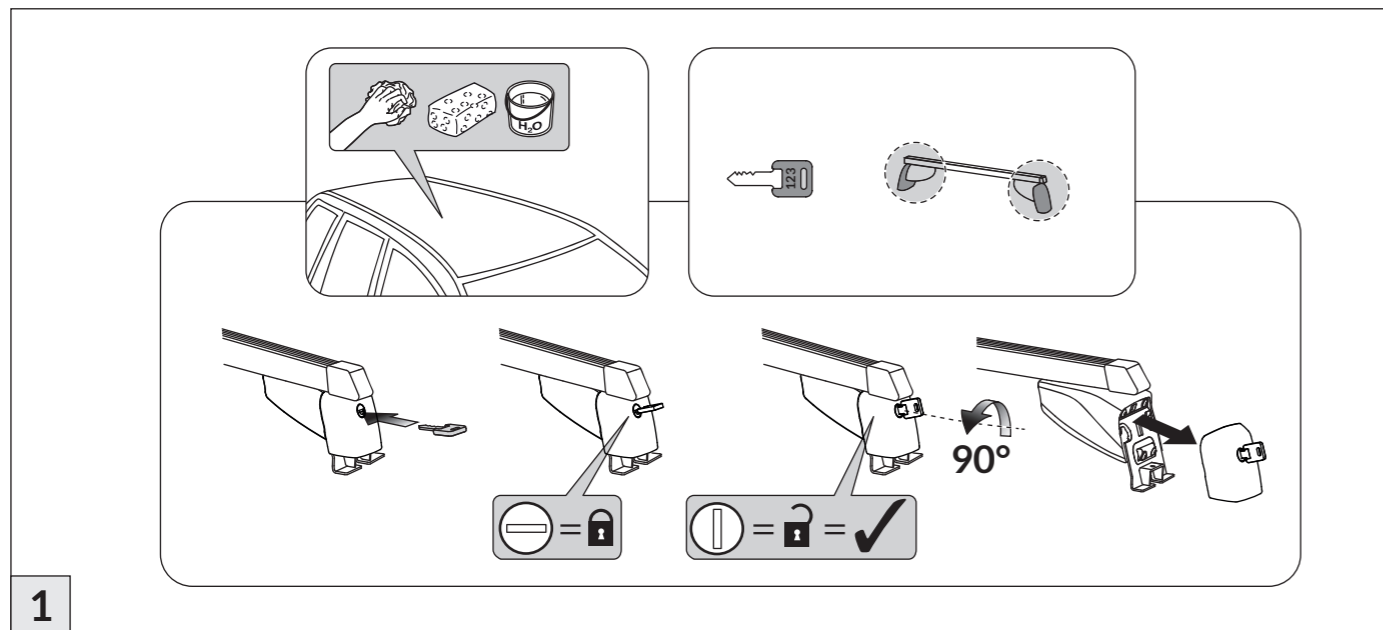

Part. No. 074 160 = 3,0 KG

max. 50 KG
MAX. 150 KG

max. kg?

Atera SIGNO

Fiat Ducato 7/2006-
Peugeot Boxer 7/2006-

Citroen Jumper 7/2006-
Opel Movano C 11/2021-

INFO

2