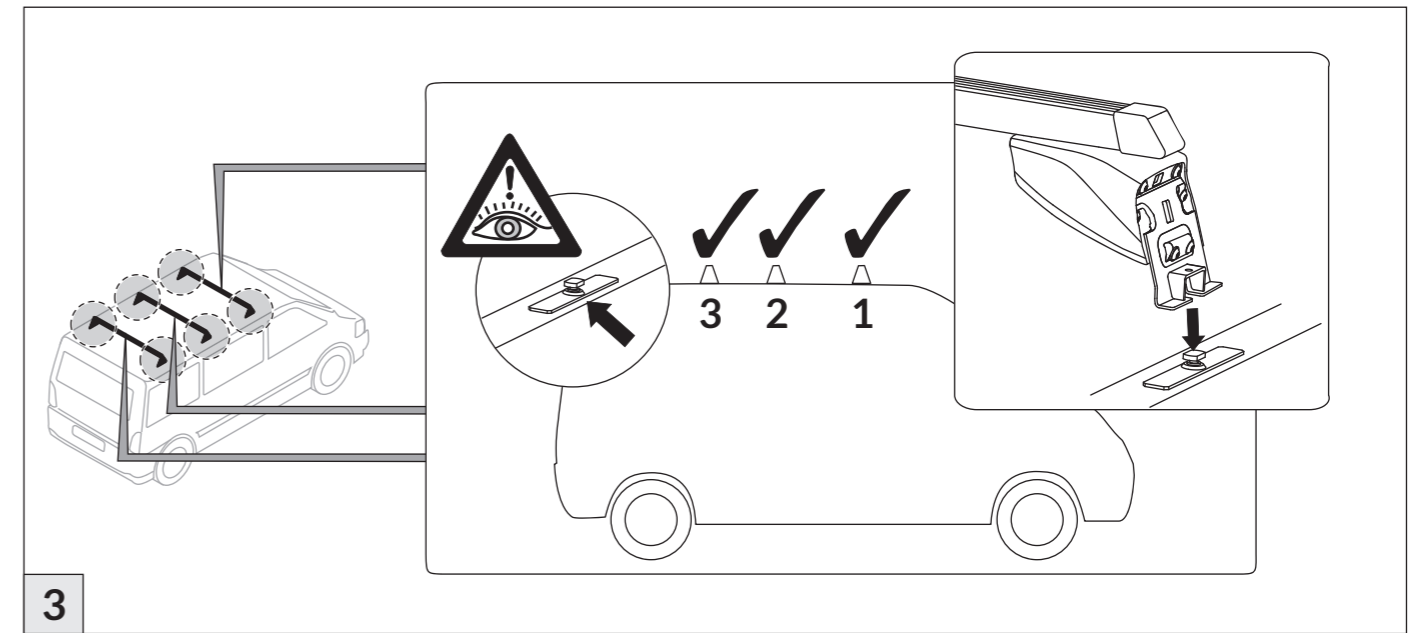

Atera SIGNO

Fiat Ducato 7/2006-
Peugeot Boxer 7/2006-

Citroen Jumper 7/2006-
Opel Movano C 11/2021-